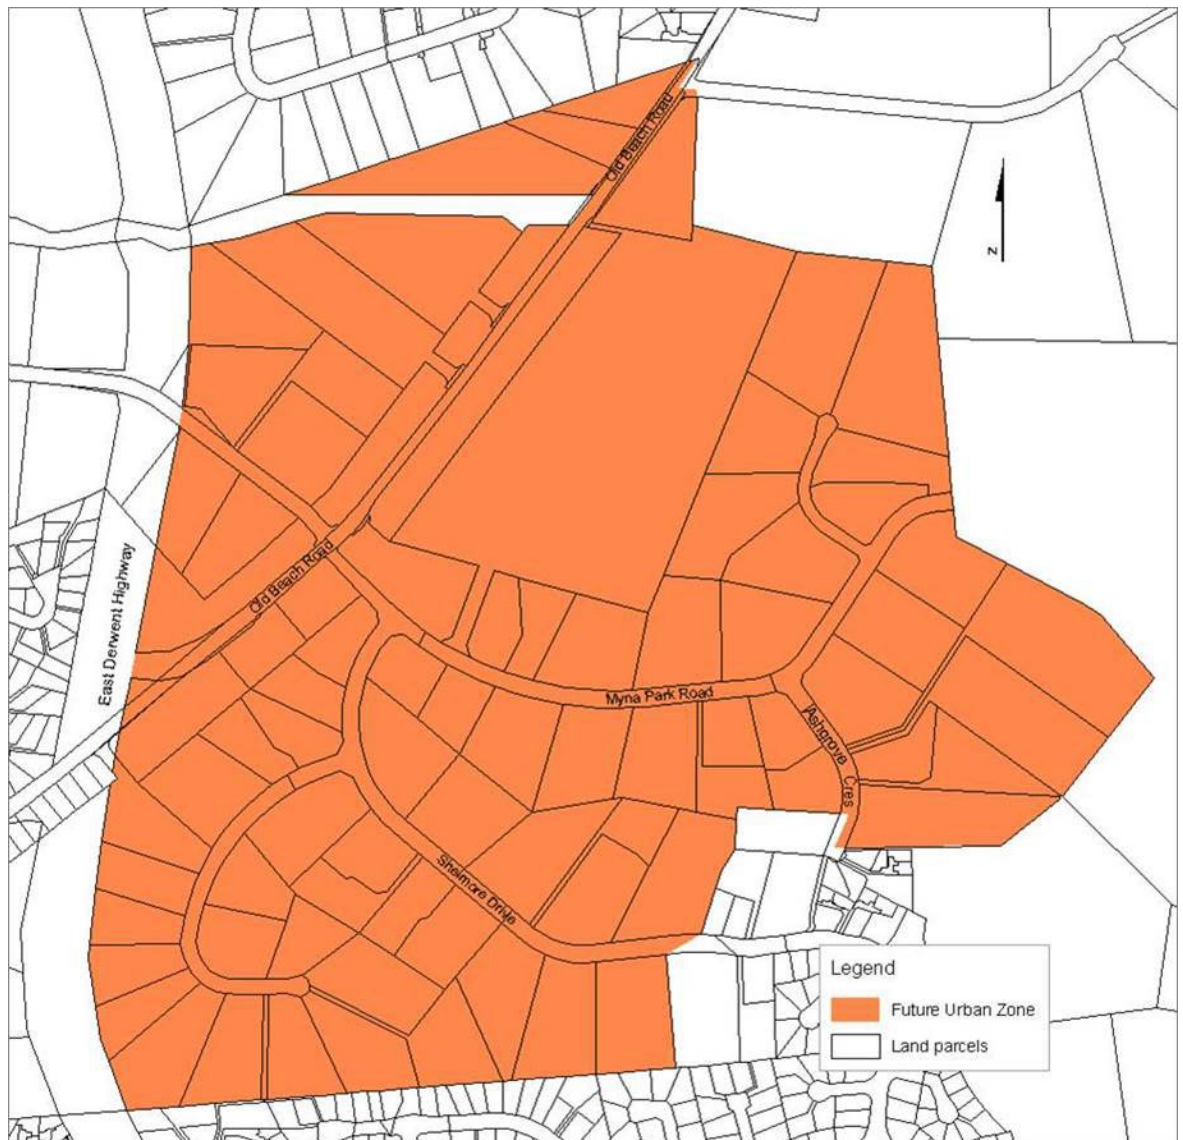

## Tasmanian Planning Scheme - Brighton

### Draft amendment RZ 2023-005

1. Rezone the properties shown in the figure below and described in Table 1 from Rural Living A to the Future Urban Zone.
2. Remove the Urban Rural Interface Specific Area Plan from the properties shown in the figure below and described in Table 1.